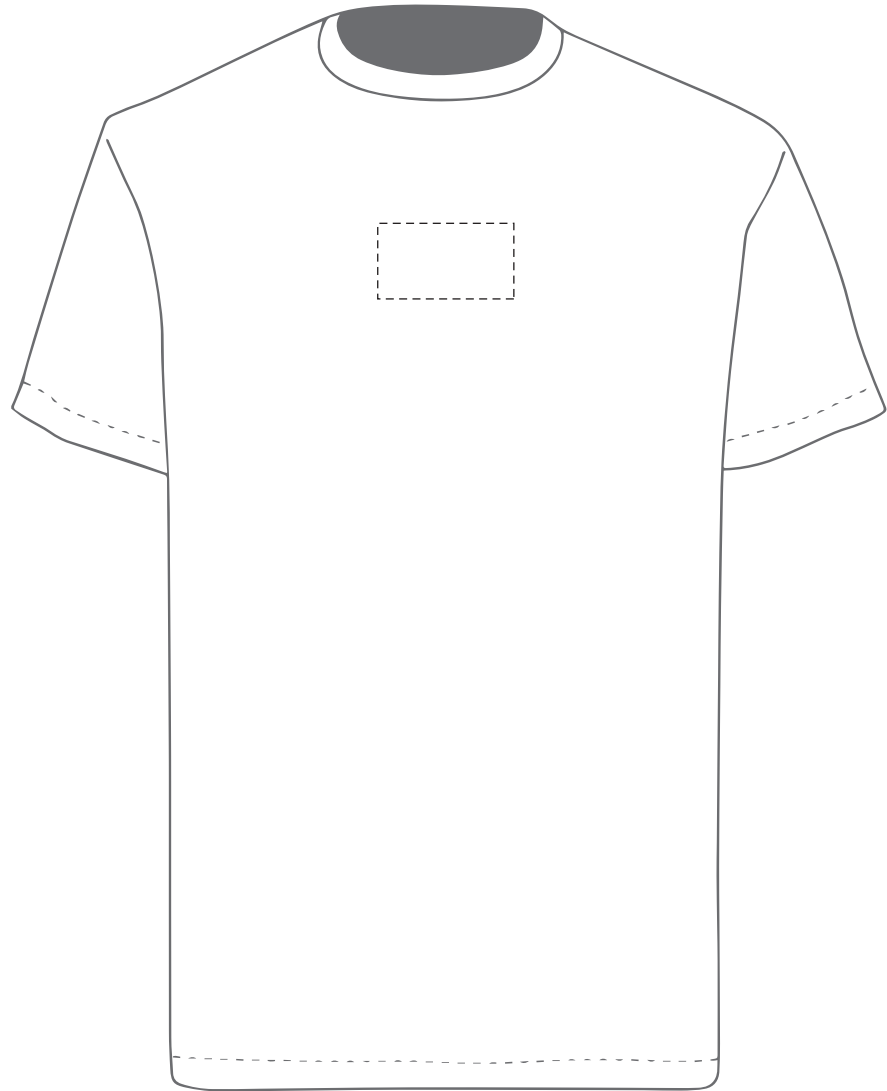

**PANTONE REFERENCE(S)**

The dashed line is to demonstrate print area and will not appear on your printed item

 Full colour printing

ARTWORK SCALE 25%

Product Image for visualisation  
- colours may vary

Right Sleeve

Left Sleeve

ARTWORK SCALE 100%  
Max print area 90mm x 50mm

To proceed, please approve visual via the online system.

**PLEASE NOTE:**

- All colours including print and product are for visual purposes only and should not be regarded as the actual colour of the product and print.
- Some products may vary from batch to batch and may differ from previous orders.
- The colour and texture of a product can also have an effect on the final print colour.
- By approving this order we accept that you understand these terms.

**PANTONE REFERENCE(S)**

The dashed line is to demonstrate print area and will not appear on your printed item

 Full colour printing

ARTWORK SCALE 20%

Product Image for visualisation  
- colours may vary

To proceed, please approve visual via the online system.